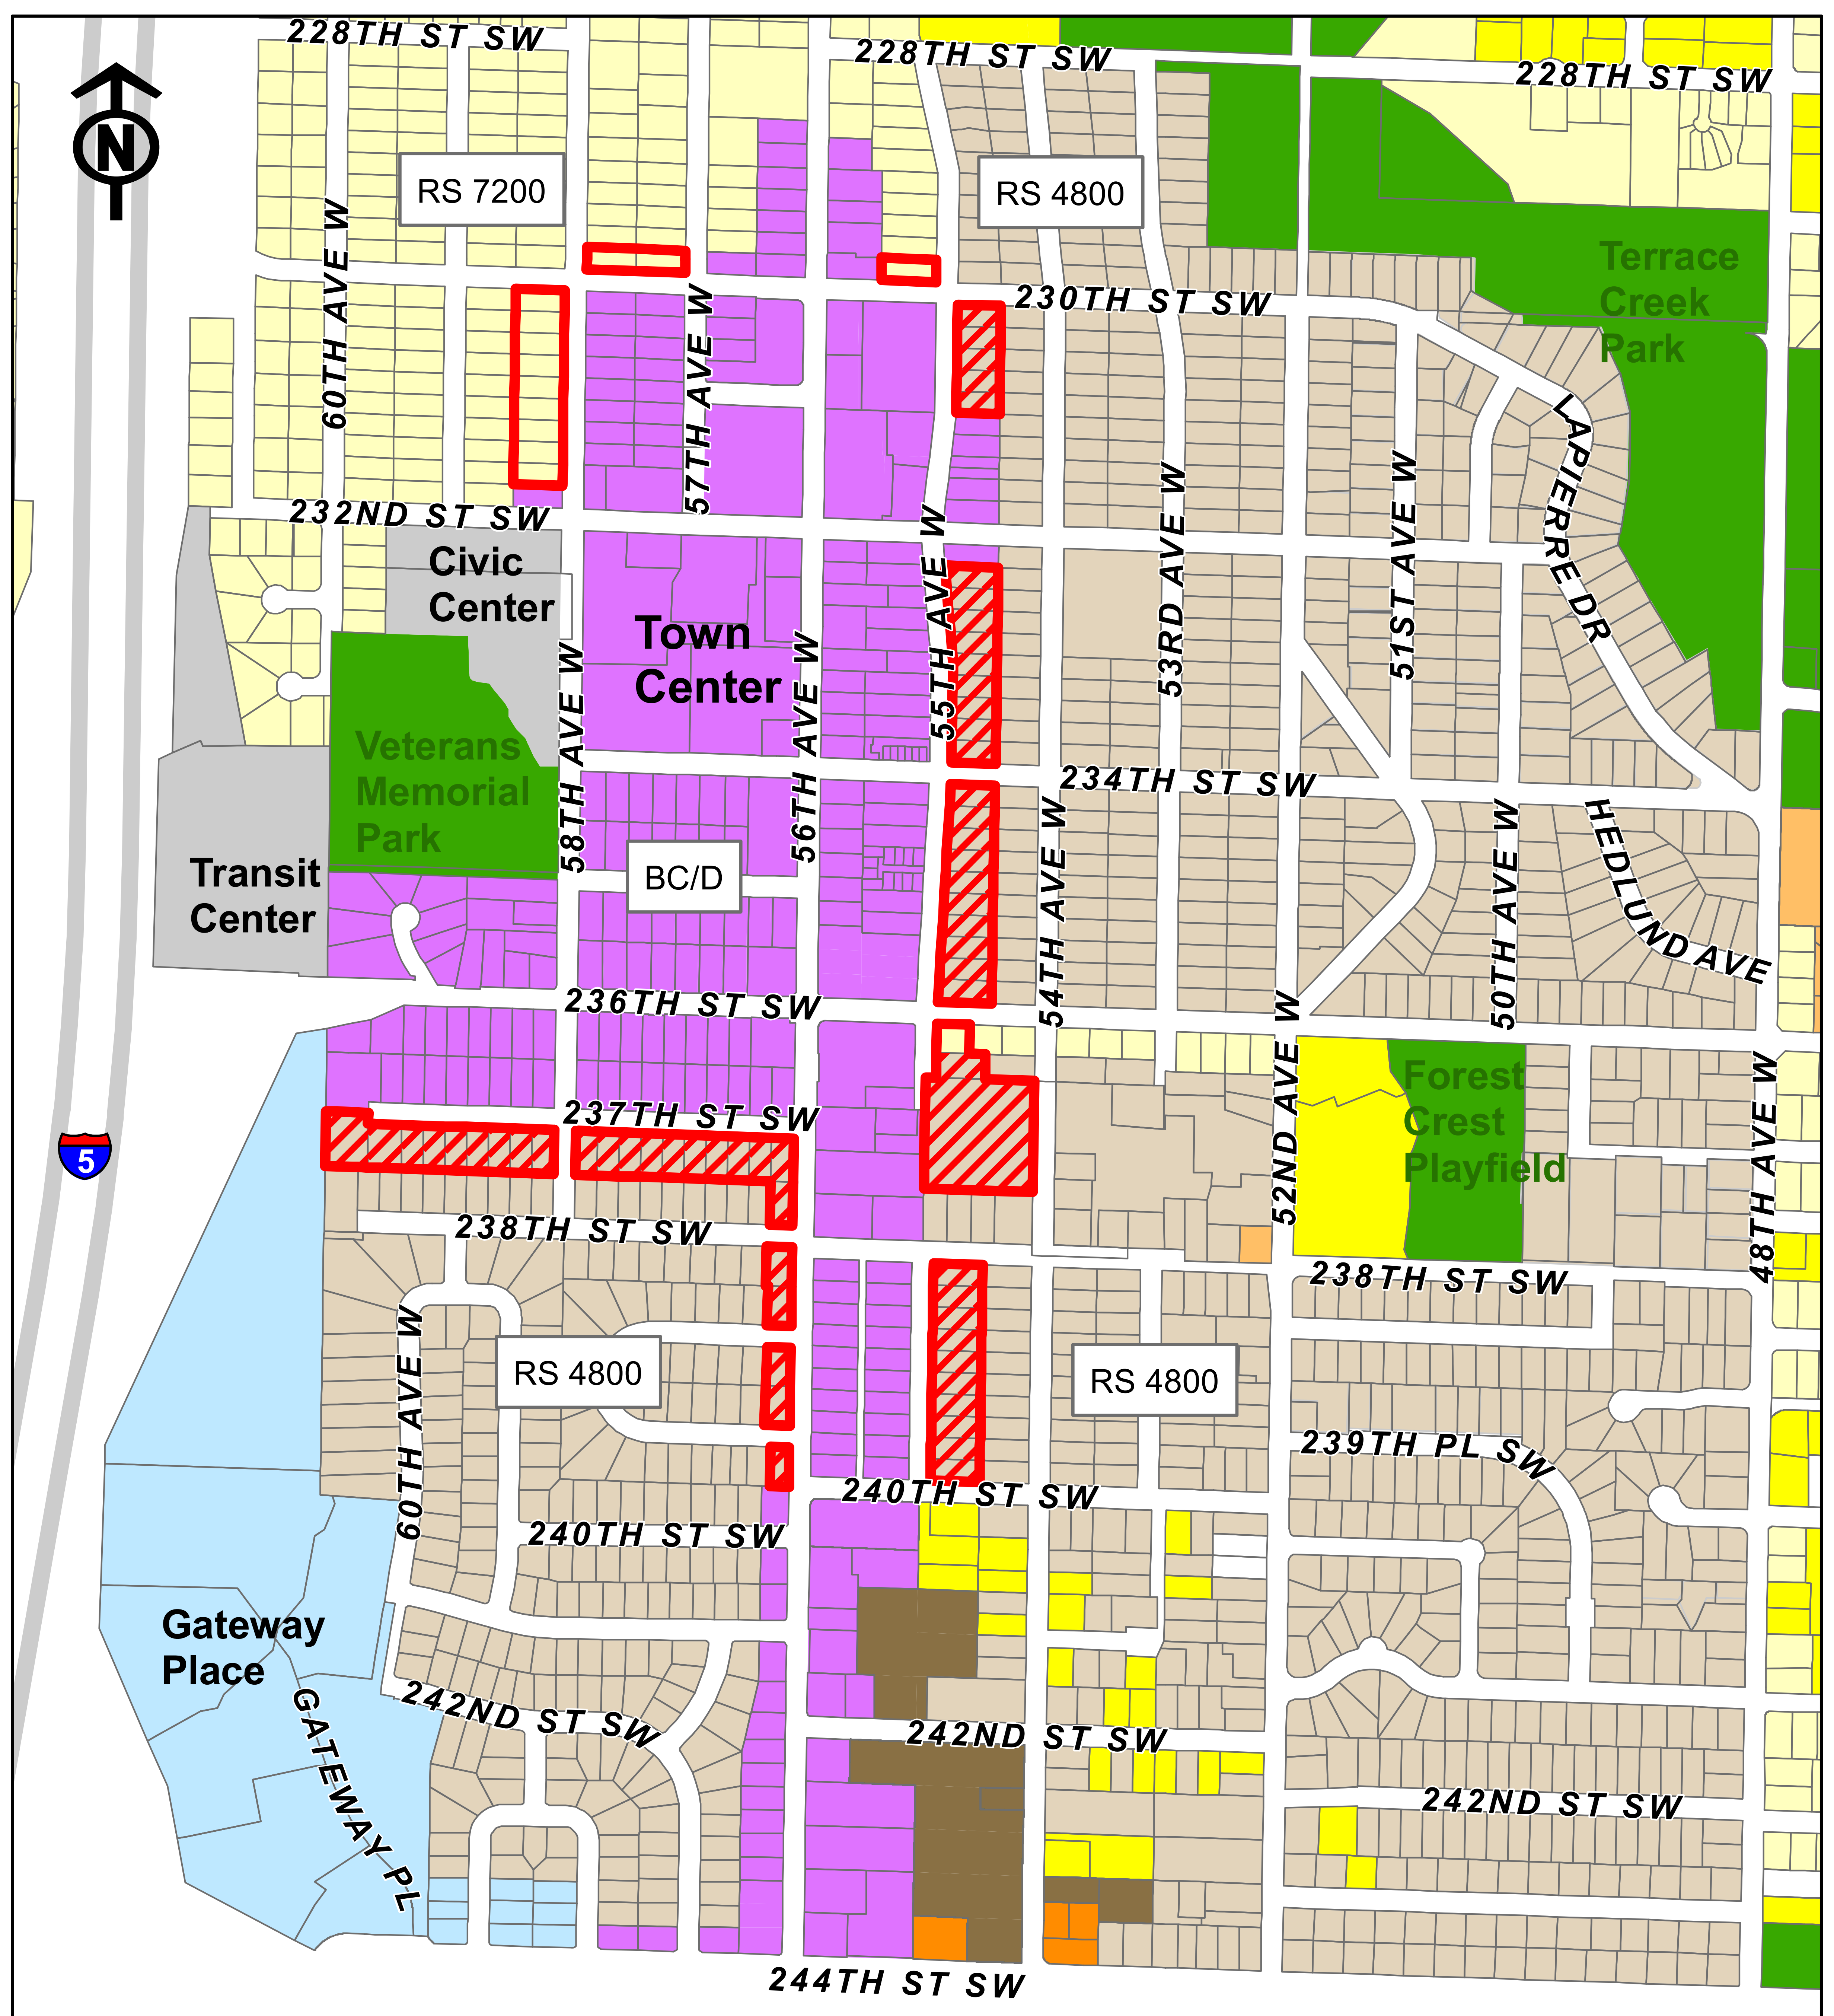

Transitional Uses Area Map

RS 4800 Transitional Code Update

Transitional Uses Area per Ch. 19.30

Legend

- | | | |
|--|--|--------------------------------------|
| Transitional Uses Area (T.U.A.) | Single Household Residential (RS 8400) | Recreation and Park District (REC) |
| RS 4800 Lots in the T.U.A. (61 lots) | Low Density Multi Household (RML) | Community Business Downtown (BC/D) |
| Current Zoning Designations | Freeway/Tourist (F/T) | Public Facilities and Services (PFS) |
| RS 4800 | Mobile Home Park (MHP) | |
| Single Household Residential (RS 7200) | | |