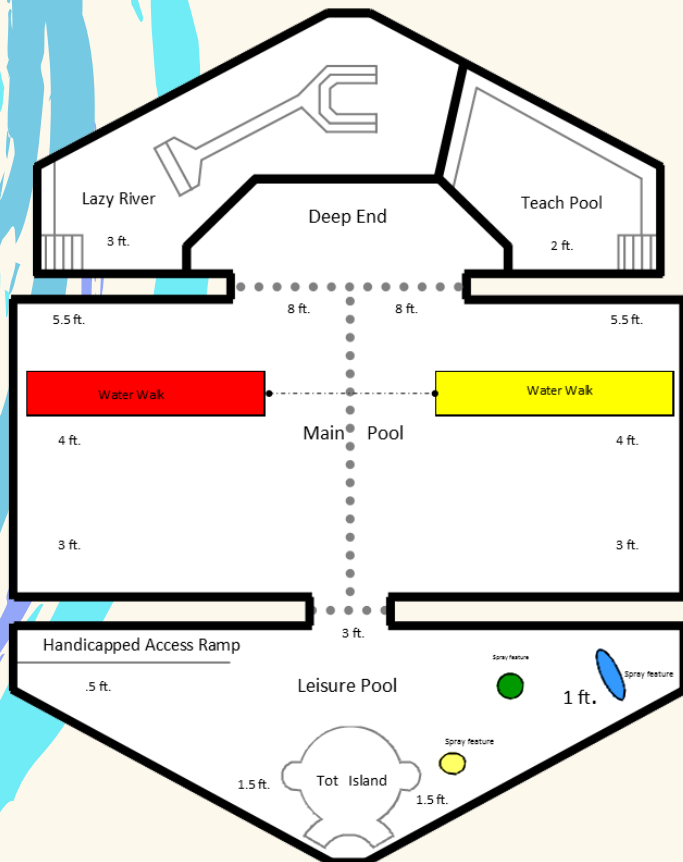

MOUNTLAKE TERRACE RECREATION PAVILION

Pool Rentals

FULL POOL OPTIONS: 200 MAX SWIMMERS

	Resident	Non-Resident
1- 50 Swimmers	$240	$255
51-120 Swimmers	$265	$280
121-200 Swimmers	$290	$305

HALF POOL OPTIONS: 40 SWIMMERS PER SIDE

	Resident	Non-Resident
1- 20 Swimmers	$145	$155
21-40 Swimmers	$160	$170

Add on:

Lazy River for 1/2 hour	$40	$45

POOL RENTAL DAYS & TIMES:

Friday*	*Except for the 1st friday of each month	6:15-7:15pm
Saturday	2:55-3:55pm; 4:00-5:00pm; 5:05-6:05pm	
Sunday	2:55-3:55pm; 4:00-5:00pm	

Overnight Rentals

Reserve our Indoor Pool, wallyball courts and rooms for Boy Scouts, Girl Scouts and other youth organizations and/or specialty water sports. Must be booked a minimum of 3 weeks in advance. Events are held on Friday or Saturday nights. Rentals are not available on Holiday weekends or summer months. Adult Chaperones required.

After hours rentals

After hours rentals of the pool are available after the facility closes to the public contact Rose Ploeg, Recreation Supervisor/Aquatics at 425-776-9173 ext 1109 for availability and price.

To check availability, book your party or if you have any questions, please contact us: 425.776.9173 Ext. 0

Mountlake Terrace Recreation Pavilion
5303 228th St SW Mountlake Terrace 98043
425.776.9173 www.mltrec.com