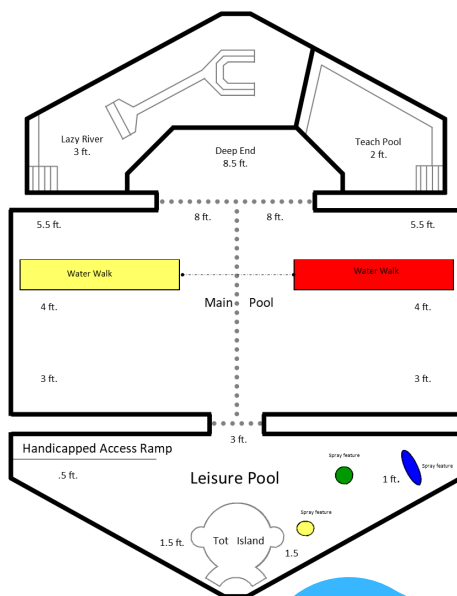

Overnights

Reserve our indoor pool, wallyball courts and rooms for Boy Scouts, Girl Scouts and other youth organizations and/or specialty water sports. Booking requires a minimum of 3 weeks advance notice. Events are held on Friday or Saturday nights. Rentals are not available on Holiday weekends or summer months. Adult Chaperones required.

After Hours Rentals

After hours rentals of the pool are available after the facility closes to the public contact, Aquatics Recreation Supervisor at 425-776-9173 ext 1109 for availability and price.

To check availability, book your party or if you have any questions, please contact us: 425.776.9173 Ext.0

Recreation Pavilion
5303 228th St. SW
Mountlake Terrace WA 98043
425.776.9173
WWW.MLTREC.COM